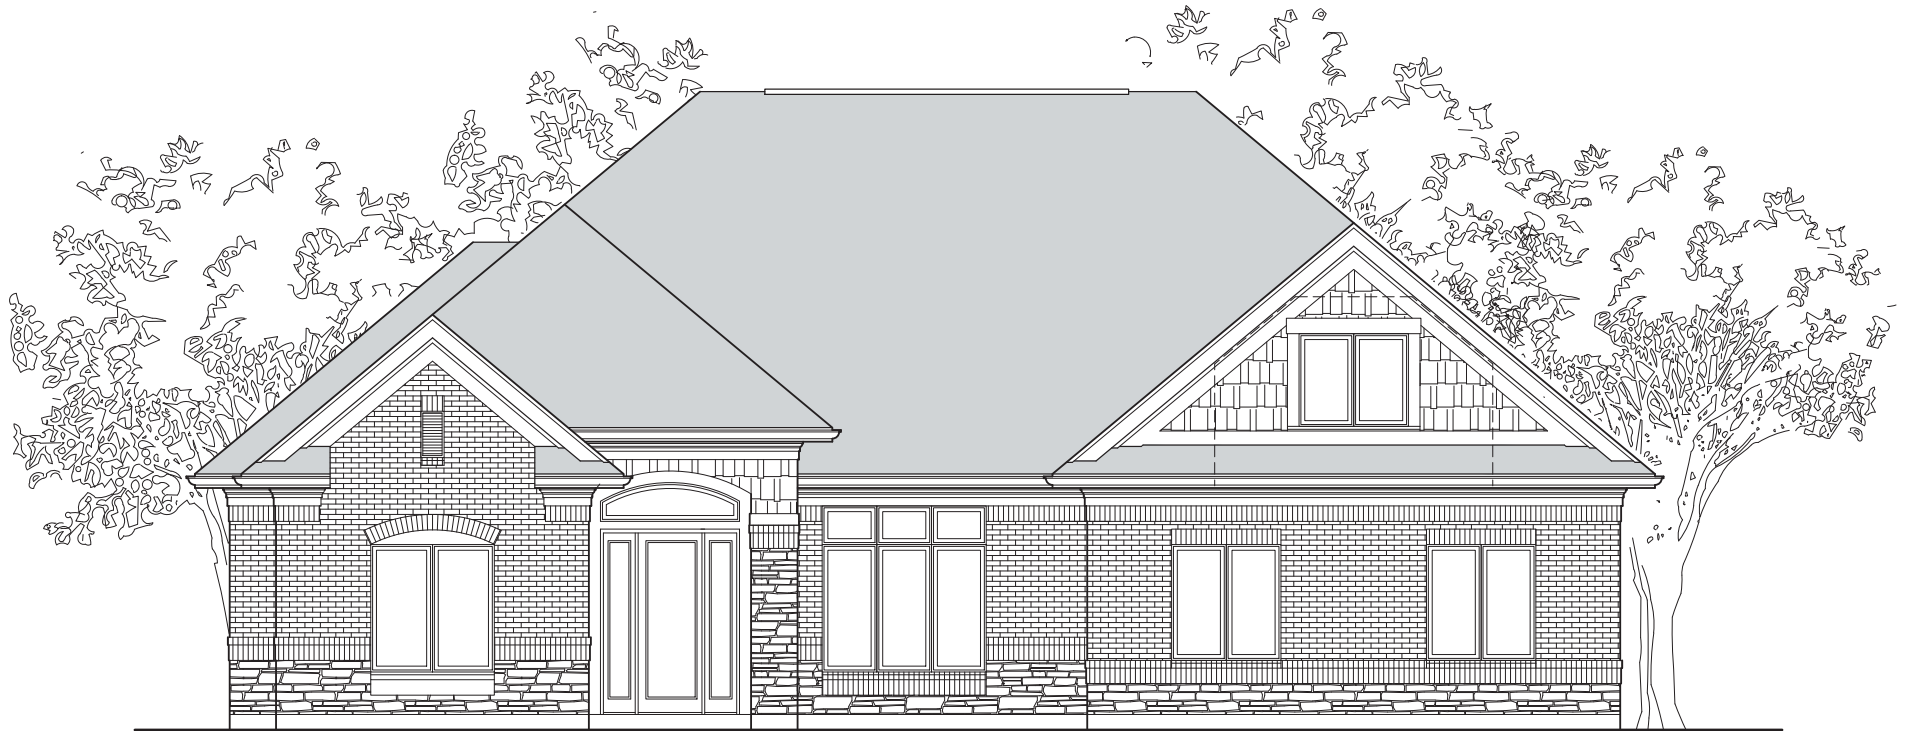

PATIO HOME

FRONT ELEVATION
SCALE: 1/4"=1'-0"

PATIO HOME